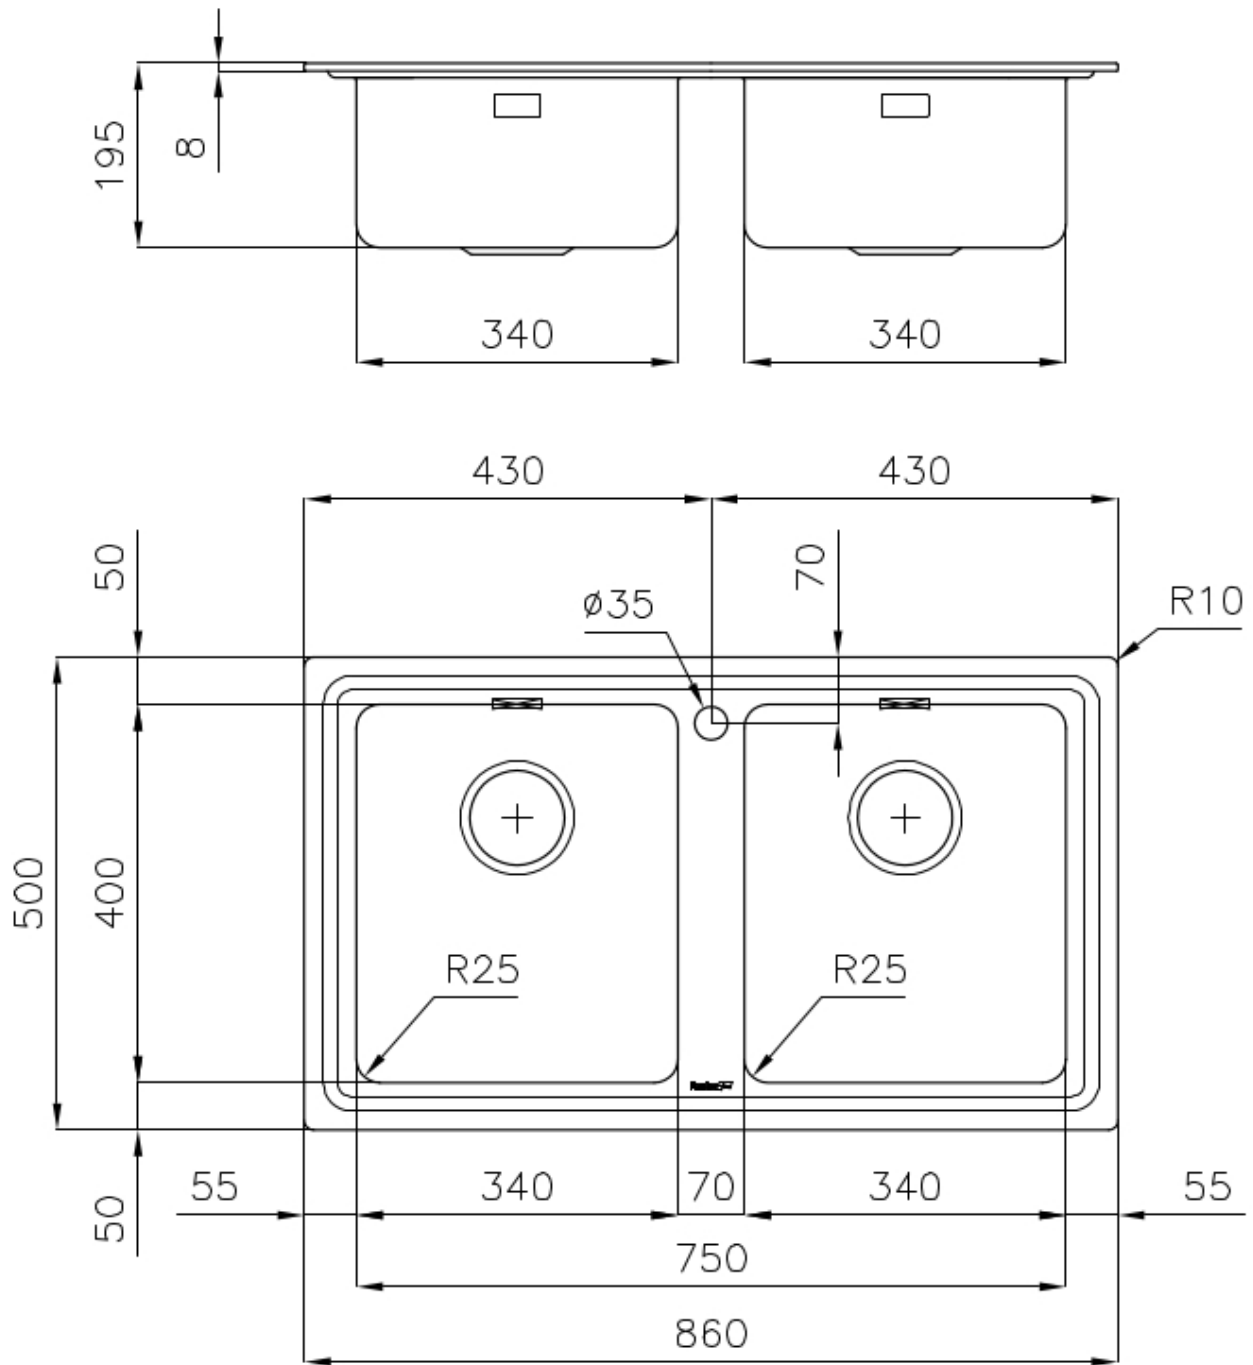

TECHNICAL DATA